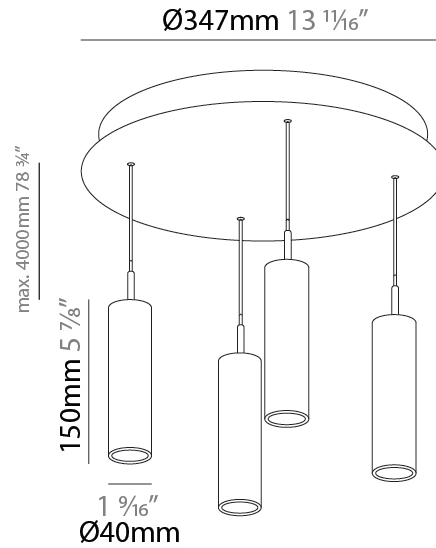

GENERAL

Series: G-Mini Round
Subseries: G-Mini Round Hangover
Partner: Prolicht
Division: Architectural
Installation: Suspension
Product Type: Clusters
Mounting Location: Ceiling
Light Distribution: Direct

PHYSICAL

Shape: Cylinder
Diameter (mm): 347
Diameter (in): 13 11/16
Height (mm): 150
Height (in): 5 7/8
Fixture Finish: SSR / BKV / CWI / CRY / HAB / UFT / ITA / RUA / FTG / MYG / LOD / PUS / FRO / FUP / KIA / POP / BLS / SPG / MEY / GOH / CHC / COM / ABZ / JAG / OBR / MOS / ROR
Accent Finish: NOF / COP / MIR / SSS
Fixture Material: Extruded Aluminum / Steel
Cable Details: 2000mm/78 3/4" / 4000mm/157 1/2" - Cable, Black, Green, Orange, Red, White

ELECTRICAL

Lamp Type: LED (Zhaga Standard)
Input Wattage (W): 39
Total Output Wattage (W): 35.4
Dimming: Non-Dimmable
Driver Included: Yes
Driver Location: Integrated
Driver Type: Constant Current - Universal
Driver Class: Class 2
Input Voltage (V): 120 - 277

LED

Color Temperature (°K): 2700 / 3000 / 3500 / 4000
Max. Delivered Lumen (lm): 2776 / 2904 / 3012 / 3080
Nominal Lumen (lm): 3878 / 4056 / 4206 / 4301
CRI: >90 CRI
Lamp Life (hrs): 50000

OPTICAL

Beam Angle: 40 / 52

RATINGS AND CERTIFICATIONS

Certified By: Certified for North American Standards
IP rating: IP20