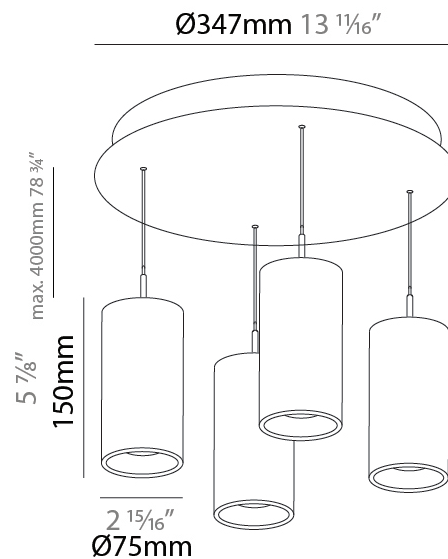

GENERAL

Series: G-Mini Round
Subseries: G-Mini Round Hangover
Partner: Prolicht
Division: Architectural
Installation: Suspension
Product Type: Clusters
Mounting Location: Ceiling
Light Distribution: Direct

PHYSICAL

Shape: Cylinder
Diameter (mm): 75
Diameter (in): 2 ¹⁵/₁₆
Length (mm): 1200
Length (in): 47 ¹/₄
Height (mm): 150
Height (in): 5 ⁷/₈
Diffuser: Shine Ring - NOR / OPL / YEL / ORA / RED / BLU / GRN
Fixture Finish: SSR / BKV / CWI / CRY / HAB / UFT / ITA / RUA / FTG / MYG / LOD / PUS / FRO / FUP / KIA / POP / BLS / SPG / MEY / GOH / CHC / COM / ABZ / JAG / OBR / MOS / ROR
Accent Finish: NOF / COP / MIR / SSS
Fixture Material: Extruded Aluminum / Steel
Cable Details: 2000mm/78 3/4" / 4000mm/157 1/2" - Cable, Black, Green, Orange, Red, White

ELECTRICAL

Lamp Type: LED (Zhaga Standard)
Input Wattage (W): 38
Total Output Wattage (W): 34.5
Dimming: Non-Dimmable
Driver Included: Yes
Driver Location: Integrated
Driver Type: Constant Current - Universal
Driver Class: Class 2
Input Voltage (V): 120 - 277

LED

Color Temperature (°K): 2700 / 3000 / 3500 / 4000
Max. Delivered Lumen (lm): Max 3171
Nominal Lumen (lm): Max 4231
CRI: >90 CRI
Lamp Life (hrs): 50000

OPTICAL

Beam Angle: 6 / 22 / 38

RATINGS AND CERTIFICATIONS

Certified By: Certified for North American Standards
IP rating: IP20