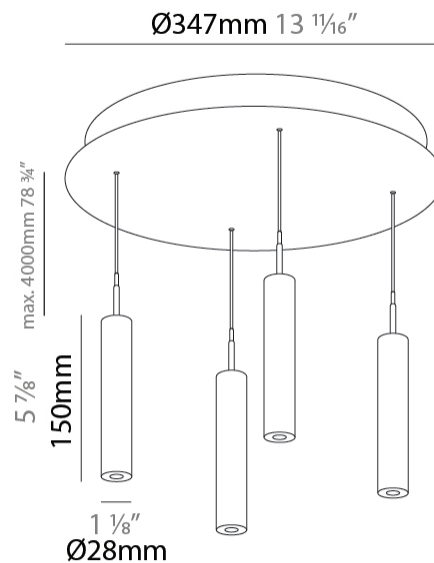

GENERAL

Series: G-Mini Round
Subseries: G-Mini Round Hangover
Partner: Prolicht
Division: Architectural
Installation: Suspension
Product Type: Clusters
Mounting Location: Ceiling
Light Distribution: Direct

PHYSICAL

Shape: Cylinder
Diameter (mm): 347
Diameter (in): 13 11/16
Height (mm): 150
Height (in): 5 7/8
Diffuser: Shine Ring - NOR / OPL / YEL / ORA / RED / BLU / GRN
Fixture Finish: SSR / BKV / CWI / CRY / HAB / UFT / ITA / RUA / FTG / MYG / LOD / PUS / FRO / FUP / KIA / POP / BLS / SPG / MEY / GOH / CHC / COM / ABZ / JAG / OBR / MOS / ROR
Accent Finish: NOF / COP / MIR / SSS
Fixture Material: Extruded Aluminum / Steel
Cable Details: 2000mm/78 3/4" / 4000mm/157 1/2" - Cable, Black, Green, Orange, Red, White

ELECTRICAL

Lamp Type: LED (Zhaga Standard)
Input Wattage (W): 26
Total Output Wattage (W): 23.7
Dimming: Non-Dimmable
Driver Included: Yes
Driver Location: Integrated
Driver Type: Constant Current - Universal
Driver Class: Class 2
Input Voltage (V): 120 - 277

LED

Color Temperature (°K): 2700 / 3000 / 3500 / 4000
Max. Delivered Lumen (lm): 1557 / 1421 / 1499 / 1450
Nominal Lumen (lm): 1840 / 1949 / 2057 / 2112
CRI: >90 CRI
Lamp Life (hrs): 50000

OPTICAL

Beam Angle: 32 / 58

RATINGS AND CERTIFICATIONS

Certified By: Certified for North American Standards
IP rating: IP20