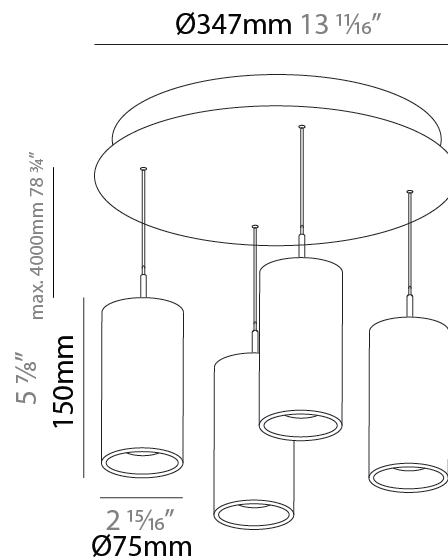

GENERAL

Series: G-Mini Round
Subseries: G-Mini Round Hangover
Partner: Prolicht
Division: Architectural
Installation: Suspension
Product Type: Clusters
Mounting Location: Ceiling
Light Distribution: Direct

PHYSICAL

Shape: Cylinder
Diameter (mm): 75
Diameter (in): 2 ¹⁵/₁₆
Length (mm): 1200
Length (in): 47 ¹/₄
Height (mm): 150
Height (in): 5 ⁷/₈
Diffuser: Shine Ring - NOR / OPL / YEL / ORA / RED / BLU / GRN
Fixture Finish: SSR / BKV / CWI / CRY / HAB / UFT / ITA / RUA / FTG / MYG / LOD / PUS / FRO / FUP / KIA / POP / BLS / SPG / MEY / GOH / CHC / COM / ABZ / JAG / OBR / MOS / ROR
Accent Finish: NOF / COP / MIR / SSS
Fixture Material: Extruded Aluminum / Steel
Cable Details: 2000mm/78 3/4" / 4000mm/157 1/2" - Cable, Black, Green, Orange, Red, White

ELECTRICAL

Lamp Type: LED (Zhaga Standard)
Input Wattage (W): 26
Total Output Wattage (W): 23.7
Dimming: Non-Dimmable
Driver Included: Yes
Driver Location: Integrated
Driver Type: Constant Current - Universal
Driver Class: Class 2
Input Voltage (V): 120 - 277

LED

Color Temperature (°K): 2700 / 3000 / 3500 / 4000
Max. Delivered Lumen (lm): 1557 / 1649 / 1740 / 1787
Nominal Lumen (lm): 1840 / 1949 / 2057 / 2112
CRI: >90 CRI
Lamp Life (hrs): 50000

OPTICAL

Beam Angle: 6 / 22 / 38

RATINGS AND CERTIFICATIONS

Certified By: Certified for North American Standards
IP rating: IP20